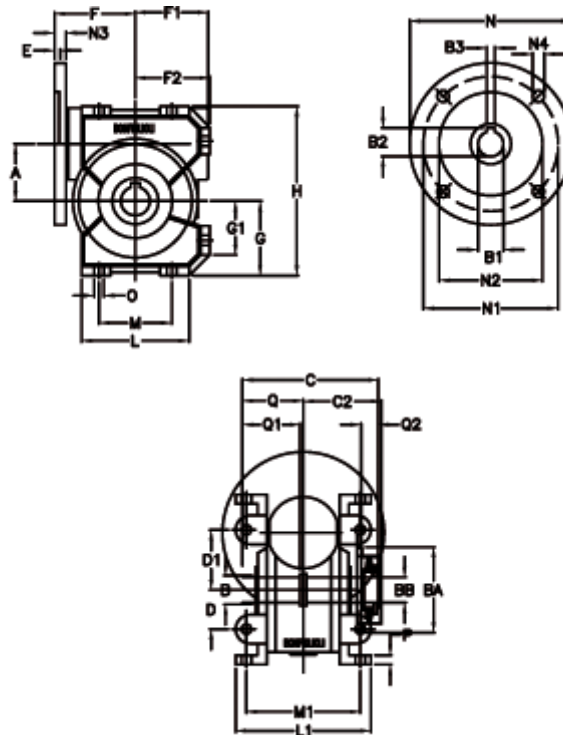

Data Sheet

Article number: 390204907002236
 Description: Worm Gear with Torque Limiter
 VF 49-L2-U-70 P63B5

Measures

a = 49.5	C2 = 63.5	g = 64.5	N = 140	Q1 = 41
B = 25	D = 34	G1 = 46.5	N1 = 115	Q2 = 15
B1 E7 = 11	D1 = 52	H = 146.5	N2 = 95	
B2 = 12.8	Description = VF 49U-xx-63B5	H1 = 110.5	N3 = 10.5	
B3 H9 = 4	E = 3.0	L = 93	N4 = 9.5	
BA = 63	F = 70	L1 = 117	O = 8.5	
BB H7 = 14	F1 = 63	m = 63	P = 8	
C = 105	F2 = 64.5	M1 = 98.5	Q = 51.0	